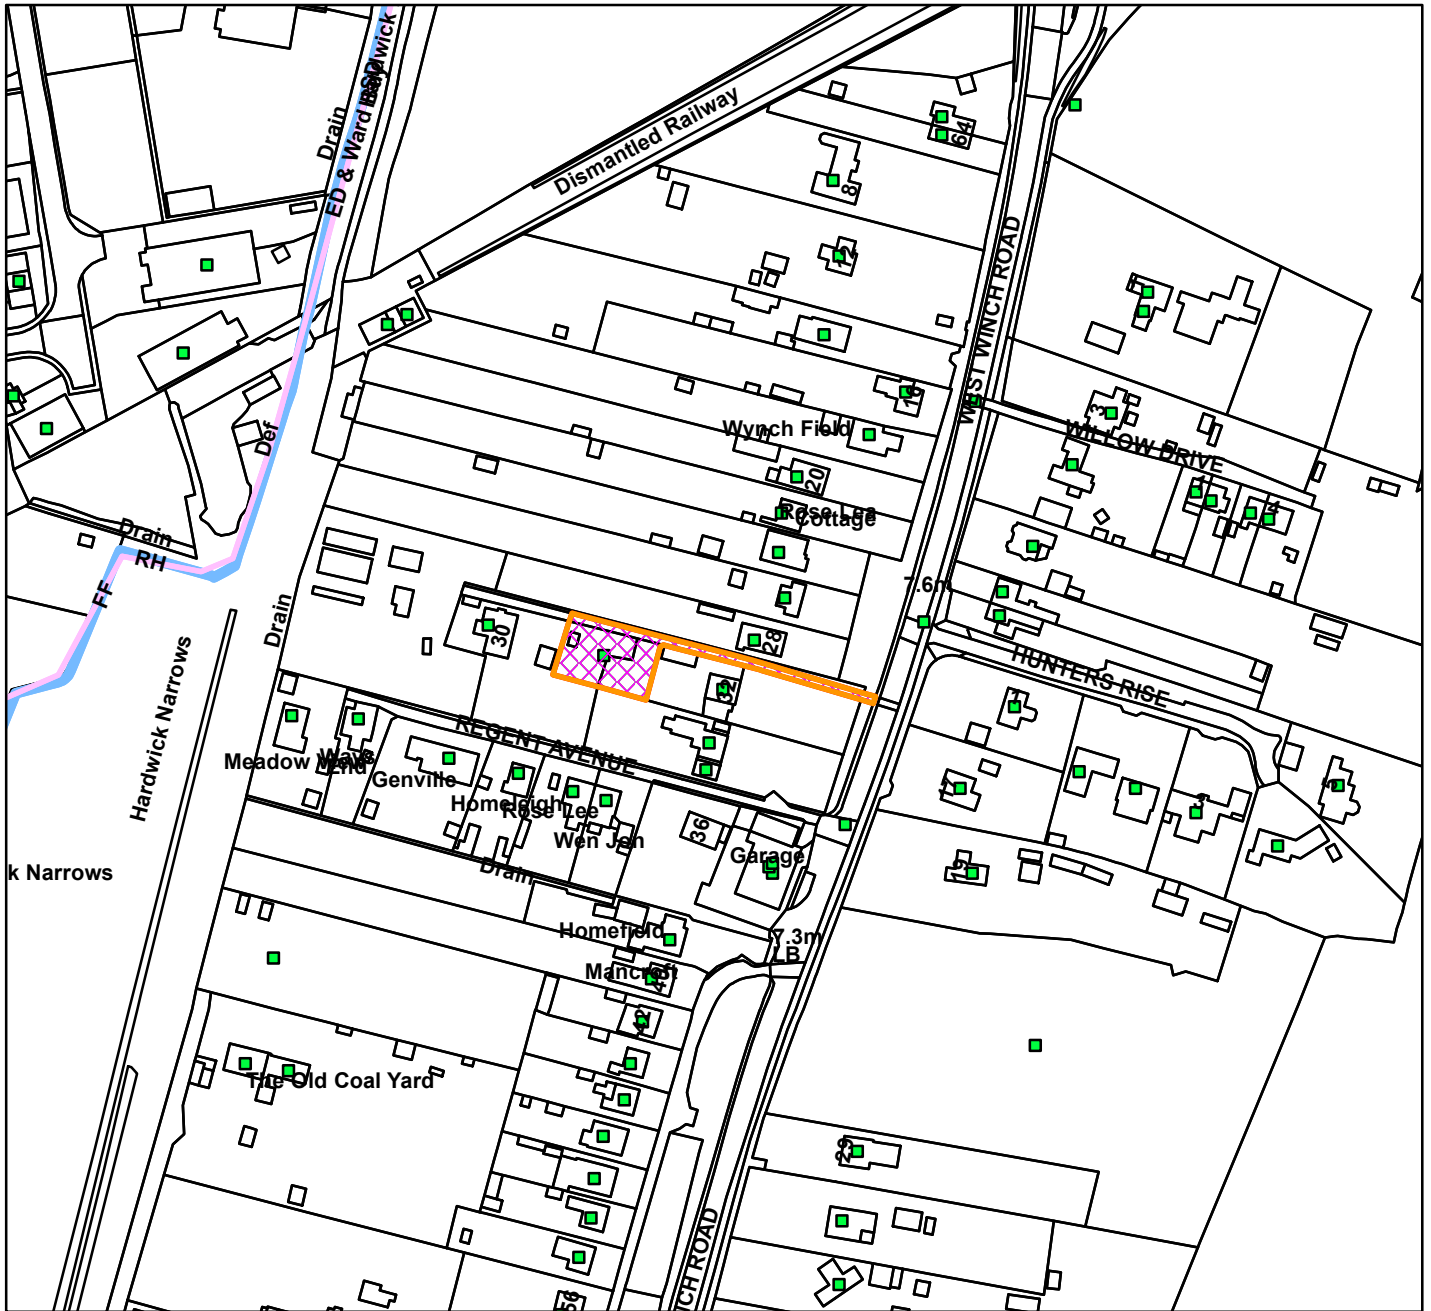

Land Behind 32 West Winch Road, Winch Road, West Winch PE33 0ND

Scale: 1:2,500

Reproduced from the Ordnance Survey map with permission of the Controller of Her Majesty's Stationery Office © Crown Copyright 2012.

Unauthorised reproduction infringes Crown Copyright and may lead to prosecution or civil proceedings.

Organisation	BCKLWN
Department	Department
Comments	Not Set
Date	15/11/2024
MSA Number	0100024314